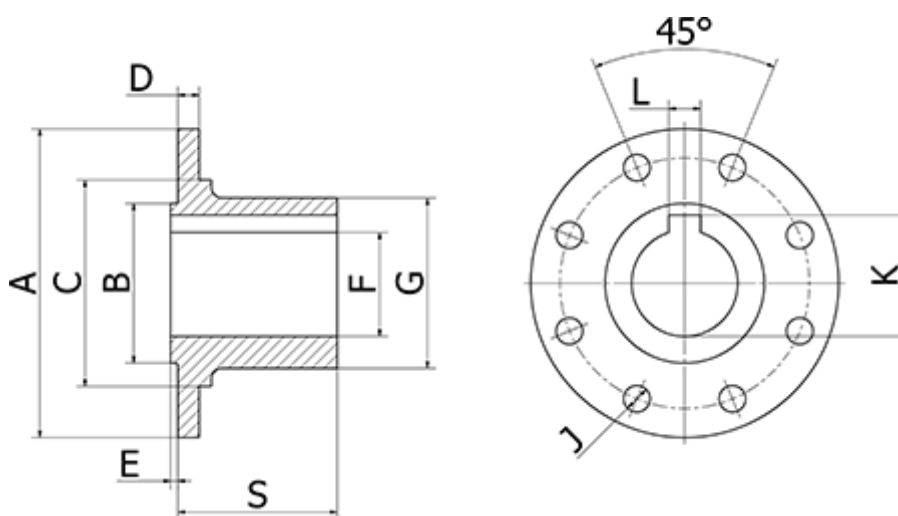

Article number: 0711222403

Description: Elbe Modflange 1.122.240
Ø250 Hole size 110H7

Measures

A = 250	J	= 18
B = 140	K	= 166.4
C = 190.5	L	= 28
D = 18	Number of flange holes	= 8
E = 5.5	S	= 280
F = 110H7		
G = 188		
H = 218		